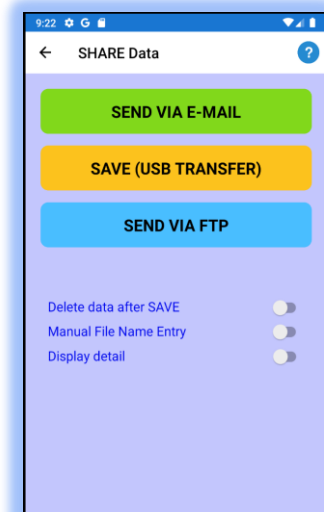

STOCK-TAKING made simple

Warehouse
Retail
Hospitality

Simple Modern Full Featured User Interface

MAIN MENU

START STOCKTAKE

ADD ITEMS

REVIEW

TRANSFER DATA

SAVE / E-MAIL / FTP

Simple Modern Full Featured User Interface...

STOCKTAKE LIST VIEW

QUICK Item ADD

ITEM DETAIL (Barcode, Description, Location & Quantity)

QUICK SEARCH / FILTER

STOCKTAKE ITEM ADD VIEW

Quick Scan & Item Count