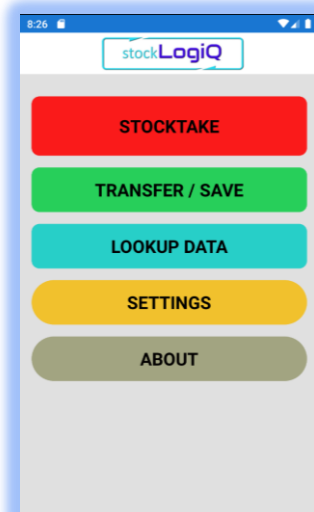

STOCK-TAKING made simple

Warehouse
Retail
Hospitality

Simple Modern Full Featured User Interface

MAIN MENU

START STOCKTAKE

ADD ITEMS

REVIEW

TRANSFER DATA

SAVE / E-MAIL / FTP

Simple Modern Full Featured User Interface...

STOCKTAKE LIST VIEW

QUICK Item ADD

ITEM DETAIL (Barcode, Description, Location & Quantity)

QUICK SEARCH / FILTER

STOCKTAKE ITEM ADD VIEW

Quick Scan & Item Count

ITEM DETAIL (Barcode, Description, Location & Quantity)

PREVIOUS Entries