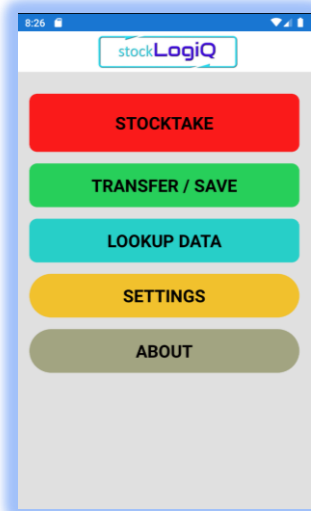

STOCK-TAKING made simple

Warehouse
Retail
Hospitality

Simple Modern Full Featured User Interface

MAIN MENU

START STOCKTAKE

ADD ITEMS

REVIEW

TRANSFER DATA

SAVE / E-MAIL / FTP

Simple Modern Full Featured User Interface...

STOCKTAKE LIST VIEW

QUICK Item ADD

ITEM DETAIL (Barcode, Description, Location & Quantity)

QUICK SEARCH / FILTER

STOCKTAKE ITEM ADD VIEW

Quick Scan & Item Count

ITEM DETAIL (Barcode, Description, Location & Quantity)

PREVIOUS Entries