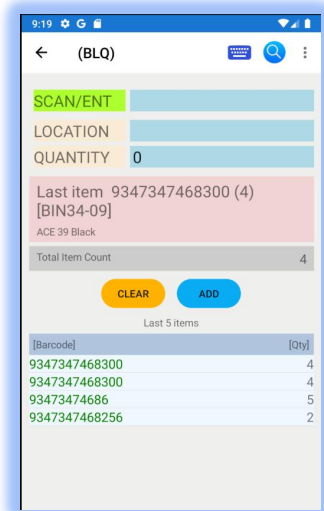

STOCK-TAKING made simple

Warehouse
Retail
Hospitality

Simple Modern Full Featured User Interface

MAIN MENU

START STOCKTAKE

ADD ITEMS

REVIEW

TRANSFER DATA

SAVE / E-MAIL / FTP

Simple Modern Full Featured User Interface...

STOCKTAKE LIST VIEW

QUICK Item ADD

ITEM DETAIL (Barcode, Description, Location & Quantity)

QUICK SEARCH / FILTER

STOCKTAKE ITEM ADD VIEW

Quick Scan & Item Count

ITEM DETAIL (Barcode, Description, Location & Quantity)

PREVIOUS Entries