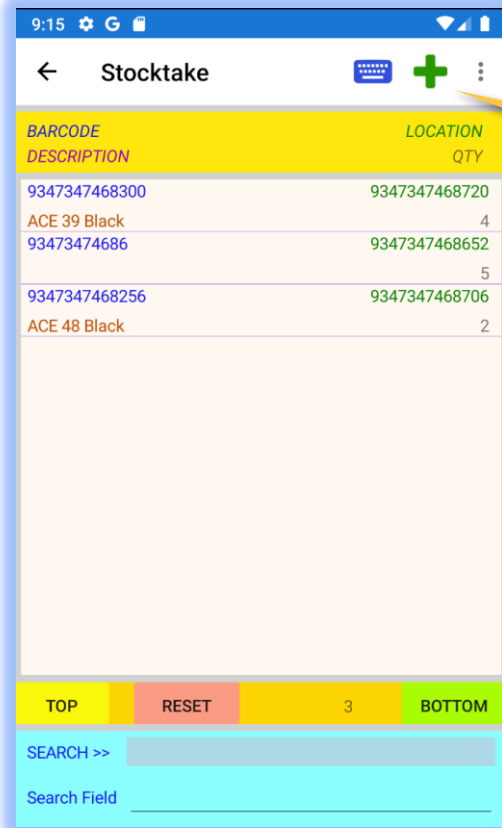

STOCK-TAKING made simple

Warehouse
Retail
Hospitality

Simple Modern Full Featured User Interface

MAIN MENU

START STOCKTAKE

ADD ITEMS

REVIEW

TRANSFER DATA

SAVE / E-MAIL / FTP

Simple Modern Full Featured User Interface...

STOCKTAKE LIST VIEW

QUICK Item ADD

ITEM DETAIL (Barcode, Description, Location & Quantity)

QUICK SEARCH / FILTER

STOCKTAKE ITEM ADD VIEW

Quick Scan & Item Count

ITEM DETAIL (Barcode, Description, Location & Quantity)

PREVIOUS Entries