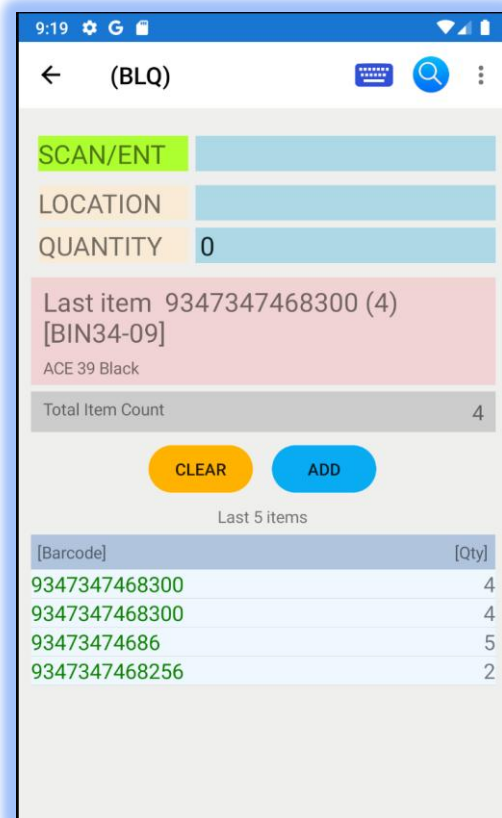

STOCK-TAKING made simple

Warehouse
Retail
Hospitality

Simple Modern Full Featured User Interface

MAIN MENU

START STOCKTAKE

ADD ITEMS

REVIEW

TRANSFER DATA

SAVE / E-MAIL / FTP

Simple Modern Full Featured User Interface...

STOCKTAKE LIST VIEW

QUICK Item ADD

ITEM DETAIL (Barcode, Description, Location & Quantity)

QUICK SEARCH / FILTER

STOCKTAKE ITEM ADD VIEW

Quick Scan & Item Count

ITEM DETAIL (Barcode, Description, Location & Quantity)

PREVIOUS Entries