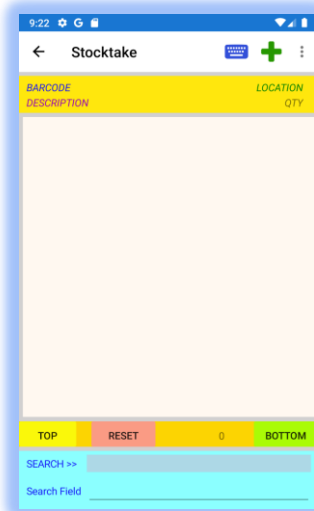

STOCK-TAKING made simple

Warehouse
Retail
Hospitality

Simple Modern Full Featured User Interface

MAIN MENU

START STOCKTAKE

ADD ITEMS

REVIEW

TRANSFER DATA

SAVE / E-MAIL / FTP

Simple Modern Full Featured User Interface...

STOCKTAKE LIST VIEW

QUICK Item ADD

ITEM DETAIL (Barcode, Description, Location & Quantity)

QUICK SEARCH / FILTER

STOCKTAKE ITEM ADD VIEW

Quick Scan & Item Count

ITEM DETAIL (Barcode, Description, Location & Quantity)

PREVIOUS Entries