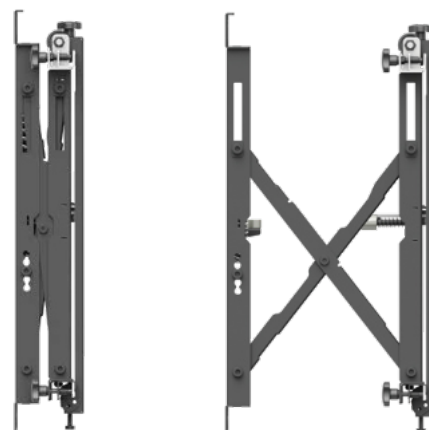

Digital Signage Mounting Solutions

Product Guide

Fixed angle wall mounts

For digital signage applications where display angle is at eye level and doesn't require tilting.

Small to medium displays

AD-30100-WF

Portrait displays

Extra Heavy displays

TH-3070-UIP

Max load: 70kg

VESA: From 200 to 400 wide
From 200 to 600 high

Distance from wall: 33mm

TH-40100-UF

Max load: 150kg

VESA: From 200 to 800 wide
From 200 to 600 high

Distance from wall: 39mm

Recessed wall installations

ADB-VWP

Max load: 50kg per display

VESA: From 100 to 400 wide
(or 600 using incl brackets)
From 100 to 400 high

Distance from wall: Min. 88mm
Max. 267mm

Tilting angle wall mounts

For digital signage installations above eye level.

Small to medium displays

SD-WD

Max load: 25kg

VESA: 75x75, 100x100

Distance from wall: 77mm