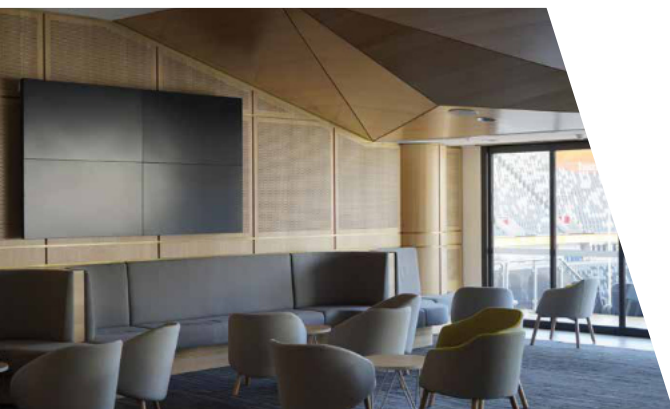

Pop-out mount for modular video wall installations

ADB-VWP

Max load: 50kg per display

VESA: From 100 to 400 wide
(or 600 using incl brackets)
From 100 to 400 high

Distance from wall:
Min. 88mm
Max. 267mm