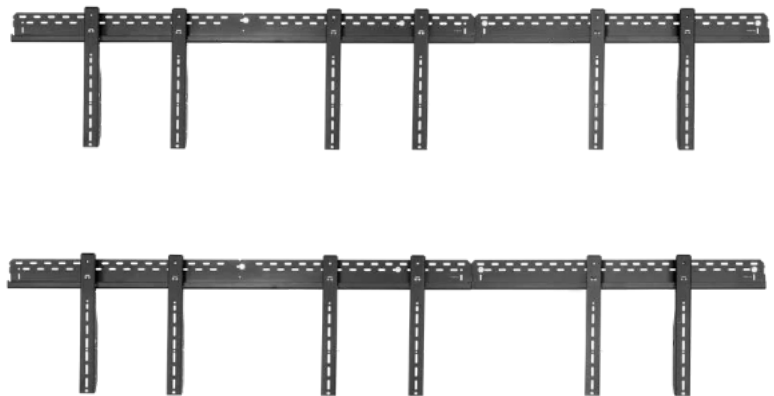

ADMS-2x2M-200-180-F

Max load: 50kg per display
VESA: Flexible width
From 50 to 400 high
Post height: 1800mm

ADW modular video wall mounting system

A range of interchangeable parts for custom video wall configurations. Can be extended vertically and horizontally.

Simple installation and maintenance

Post installation height adjustment and levelling

Display support for easier cabling and service

Displays are securely locked using small padlocks (not included)

Interconnecting plates for easier alignment

Landscape or Portrait mounting

Build your bespoke configuration using our
VIDEO WALL CONFIGURATOR
atdec.com.au/video-wall-configurator

Max load: 165kg per display

VESA: Flexible width

From 200 to 400 high (TH-VWV)