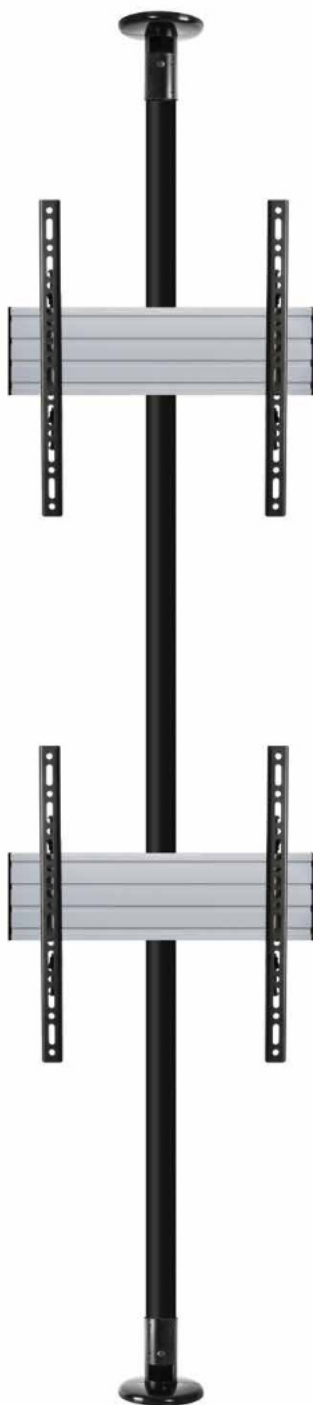

Display stands & Floor-to-ceiling mounts

ADMS-1x2-50-300-CF

Max load: 50kg per display
VESA: Flexible width
From 50 to 400 high
Pole height: 3119mm